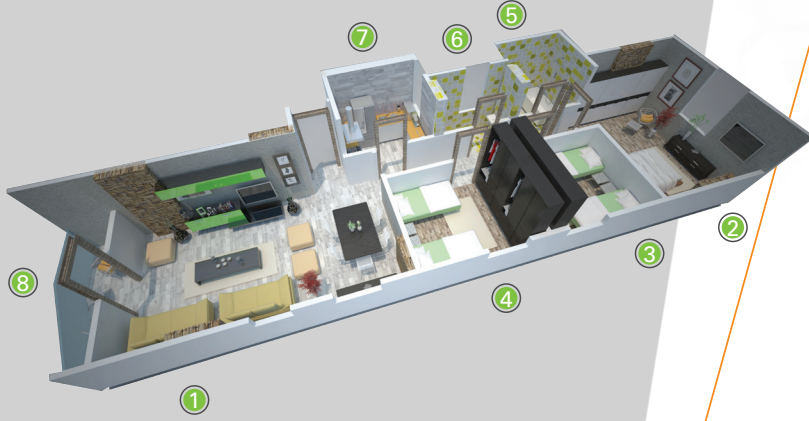

## التصميم الداخلي

### FLAT ( 1 ) ( 138m<sup>2</sup> )

1-Reception	6.10m x 5.30m
2-Master Bedroom	4.70m x 3.40m
3-Bedroom 2	3.40m x 3.15m
4-Bedroom 3	3.20m x 4.60m
5-Bathroom	2.10m x 2.30m
6-Toilet	2.15m x 1.10m
7-Kitchen	2.15m x 2.80m

### FLAT ( 2 ) ( 137m<sup>2</sup> )

1-Reception	7.50m x 4.00m
2-Master Bedroom	3.35m x 4.30m
3-Bedroom 2	3.10m x 3.35m
4-Bedroom 3	3.20m x 4.10m
5-Bathroom	2.10m x 2.20m
6-Kitchen	2.10m x 3.10m
7-Teras	2.00m x 2.50m